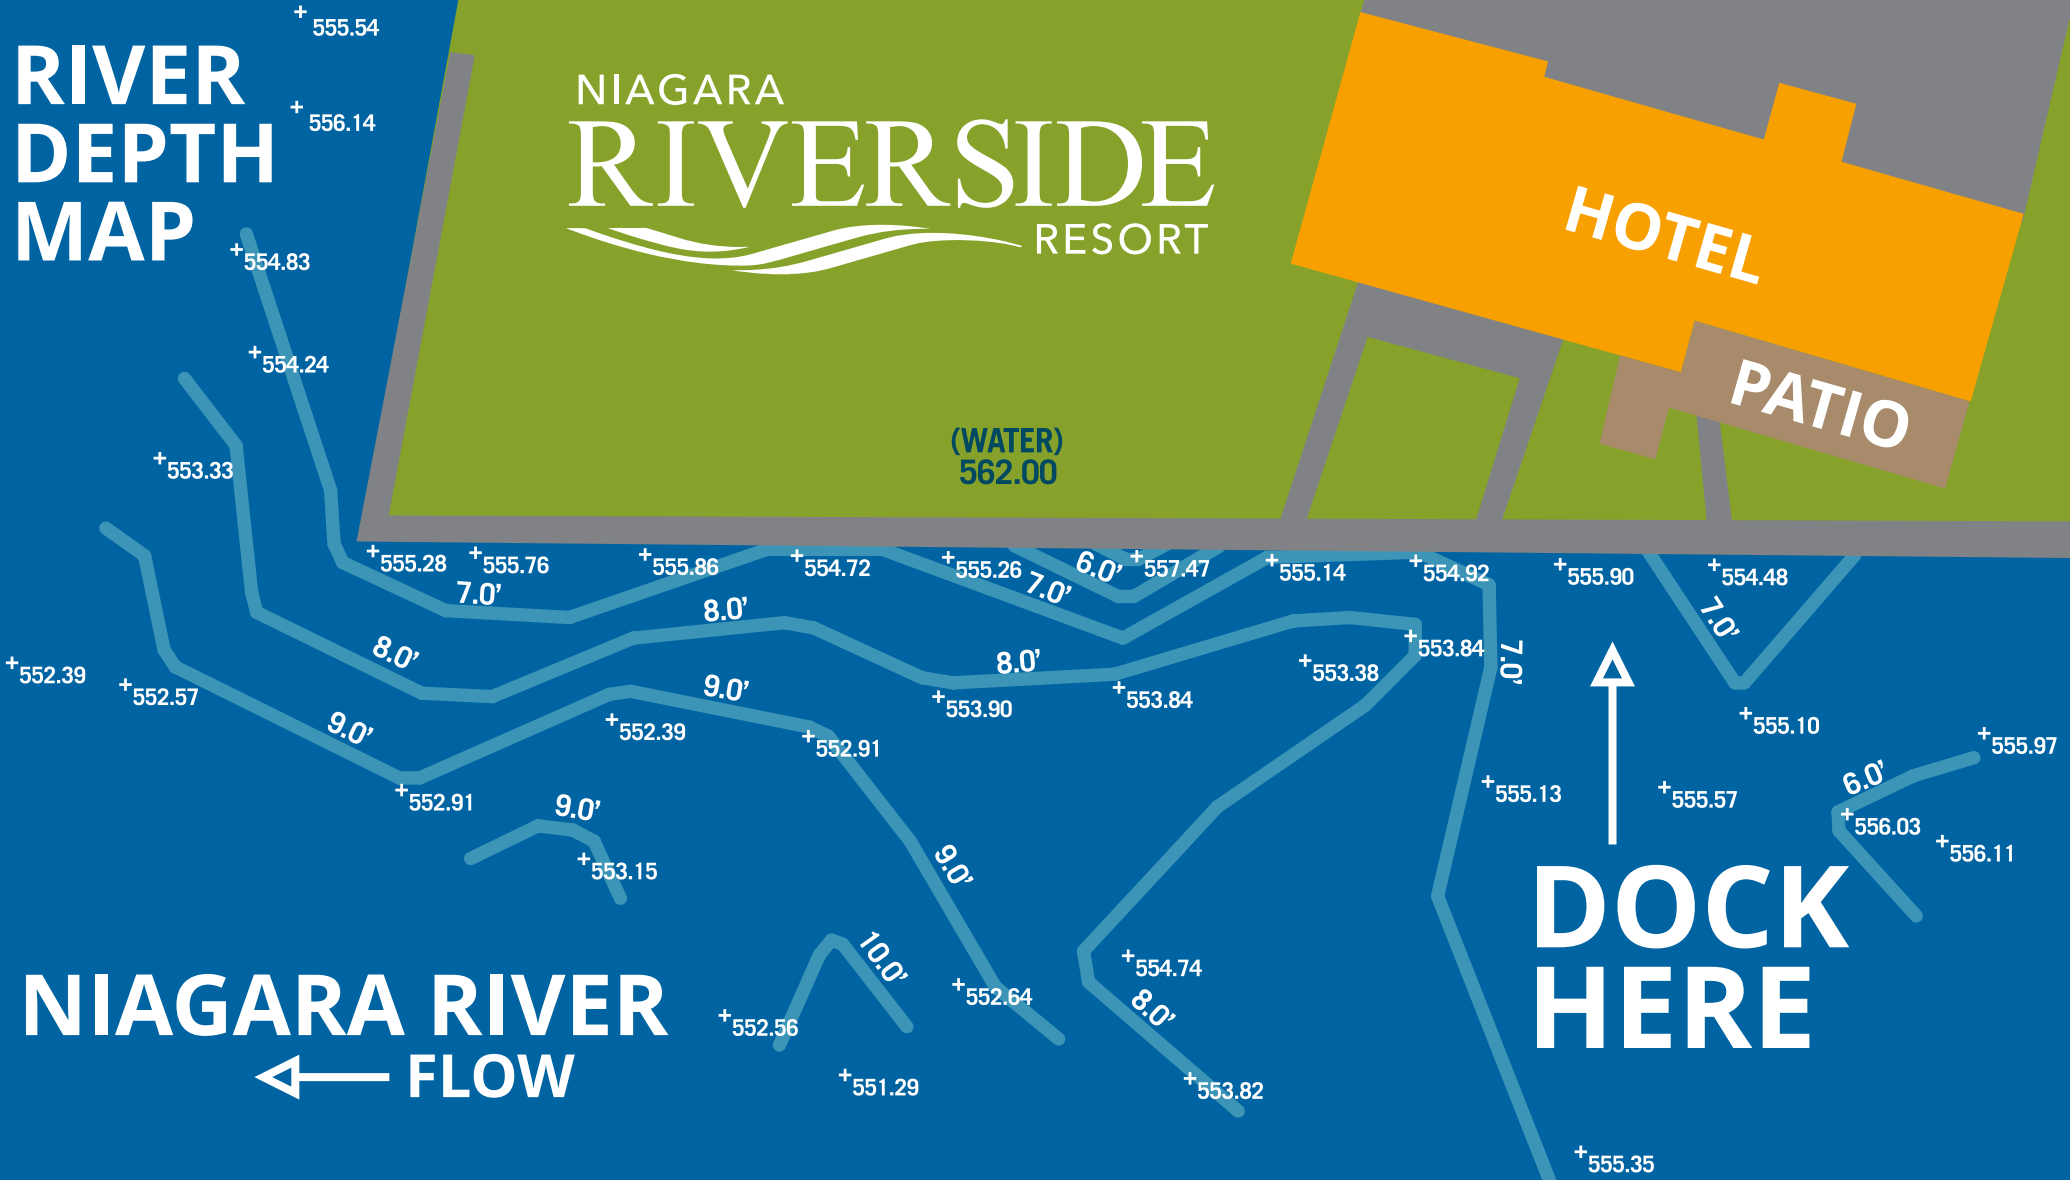

RIVER DEPTH MAP

NIAGARA RIVERSIDE RESORT

(WATER)
562.00

NIAGARA RIVER

← FLOW

DOCK HERE